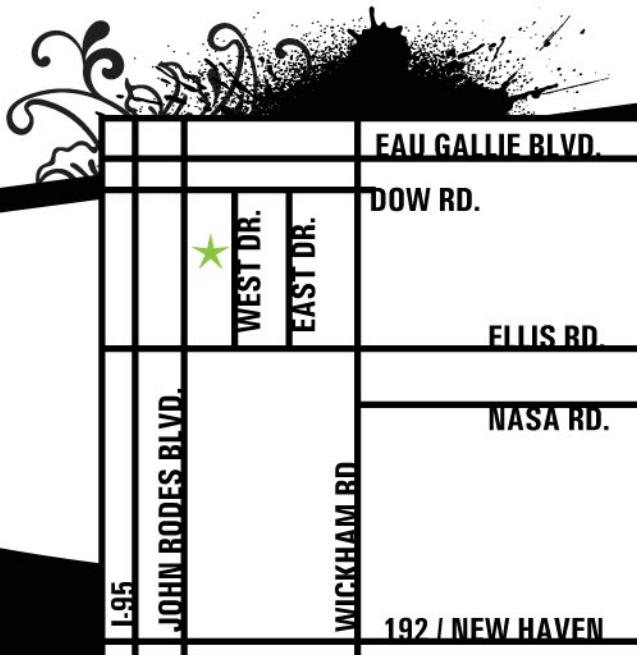

R.S.V.P. by: \_\_\_\_\_

TIME: \_\_\_\_\_

DATE: \_\_\_\_\_

BIRTHDAY PARTY FOR: \_\_\_\_\_

**IT'S PARTY TIME!**

And You're Invited  
 to Celebrate My  
 Rockin' Birthday at:

**ON THE EDGE**  
 ROCK CLIMBING

200 West Drive, Melbourne, Florida 32904  
 Phone: 321.724.8775 • Fax: 321.733.2962  
 WWW.ONTHEEDGEROCKCLIMBING.COM